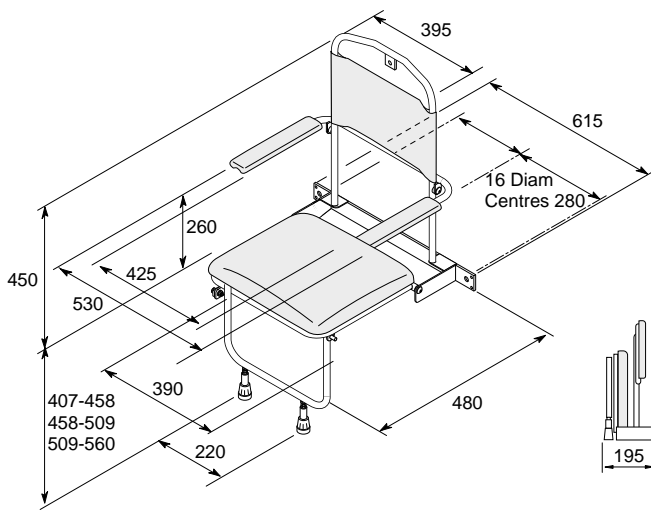

Technical information

Surefix wall mounting kit

Maximum Load 200kg (31 stones) (440lb)

- Easily attached to a wall
- Allows Chiltern Invadex shower seats to be attached to timber studwork, soft blockwork or masonry walls
- Ensures a safe, secure fixing

code	product	Price
CHSFX	Surefix Fixing Kit	£134