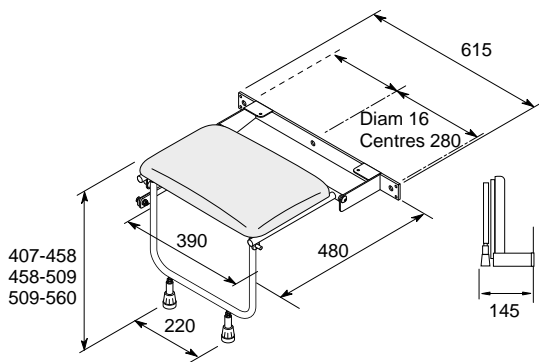

SHOWER SEAT RANGE

SHOWER SEATS

Flat padded shower seat with legs Maximum Load 200kg (31 stones) (440lb)

- For use with shower trays and in wet floor areas
- Can be folded away when not in use
- Electrostatic powder coated stainless steel frame
- Comfortable soft padded seat
- Hygienic, rot proof material
- Easy fit
- Adjustable leg height

Extra width flat padded shower seat with legs Maximum Load 200kg (31 stones) (440lb)

- For use with shower trays and in wet floor areas
- Can be folded away when not in use
- Durable stainless steel frame
- Comfortable soft padded seat