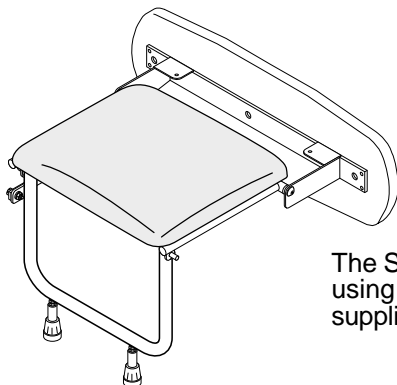

Technical information

The Surefix kit locates using coach screws supplied.