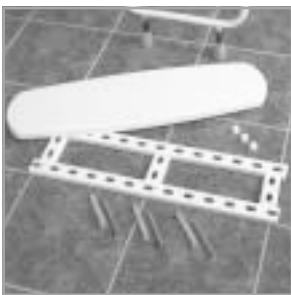

Technical information

Surefix wall mounting kit

Maximum Load 200kg (31 stones) (440lb)

- Easily attached to a wall
- Allows Chiltern Invadex shower seats to be attached to timber studwork, soft blockwork or masonry walls
- Ensures a safe, secure fixing

code	product	Price
CHSFX	Surefix Fixing Kit	£134