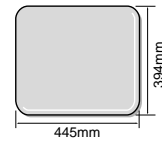

SHOWER SEAT RANGE

SHOWER SEATS

Flat padded shower seat with legs Maximum Load 200kg (31 stones) (440lb)

- For use with shower trays and in wet floor areas
- Can be folded away when not in use
- Electrostatic powder coated stainless steel frame
- Comfortable soft padded seat
- Hygienic, rot proof material
- Easy fit
- Adjustable leg height

code	product	Price
TUW13BL	Flat Padded Seat Large 18"/457mm with Folding Legs	£210

Padded horseshoe and padded aperture shower seats with legs available to special order. Price on application.

Technical information TUW13BL

Extra width flat padded shower seat with legs Maximum Load 200kg (31 stones) (440lb)

- For use with shower trays and in wet floor areas
- Can be folded away when not in use
- Durable stainless steel frame
- Comfortable soft padded seat