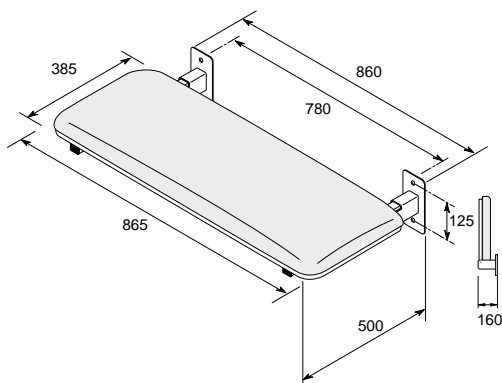

Technical information

SYMBOLS:

Bulk/oversized item

Made to order (see P200)

Tel: 0800 917 0399
www.chilterninvadex.co.uk

Fax: +44 (0) 1869 365588
sales@chilterninvadex.co.uk