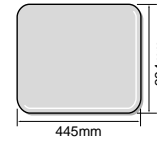

code	product	Price
TUW18	Nylon Reinforced PVC Seat with Folding Support Legs	£139