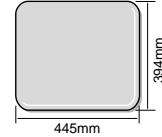

code	product	Price
TUW19P	Flat Padded Seat with Folding Legs & Arms, Fixed Backrest (pictured)	£275

Padded horseshoe and padded aperture shower seats with legs available to special order. Price on application.