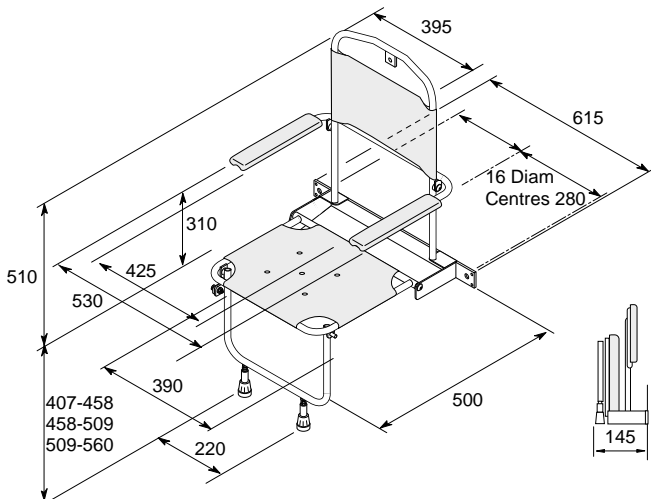

Technical information

SYMBOLS:

Bulk/oversized item

Made to order (see P200)

Tel: 0800 917 0399

www.chilterninvadex.co.uk

Fax: +44 (0) 1869 365588

sales@chilterninvadex.co.uk