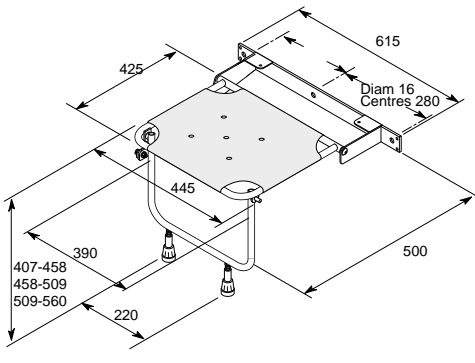

Technical information

Nylon reinforced PVC shower seat with backrest, folding arms and legs
Maximum Load 200kg (31 stones) (440lb)

- For use with shower trays and in wet floor areas
- Can be folded away when not in use
- Electrostatic powder coated stainless steel frame
- Durable PVC seat

code	product	Price
TUW19	Nylon Reinforced PVC Seat with Folding Support, Legs & Arms, Fixed Backrest Shown above right (white seat and backrest fabric) as shown in Impressions Collection brochure	£210