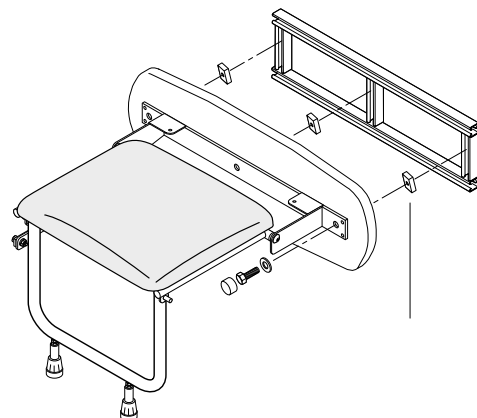

SYMBOLS:

Bulk/oversized item

Made to order (see P200)

Tel: 0800 917 0399
www.chilterninvadex.co.uk

Fax: +44 (0) 1869 365588
sales@chilterninvadex.co.uk