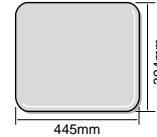

code	product	Price
TUW19	Nylon Reinforced PVC Seat with Folding Support, Legs & Arms, Fixed Backrest Shown above right (white seat and backrest fabric) as shown in Impressions Collection brochure	£210